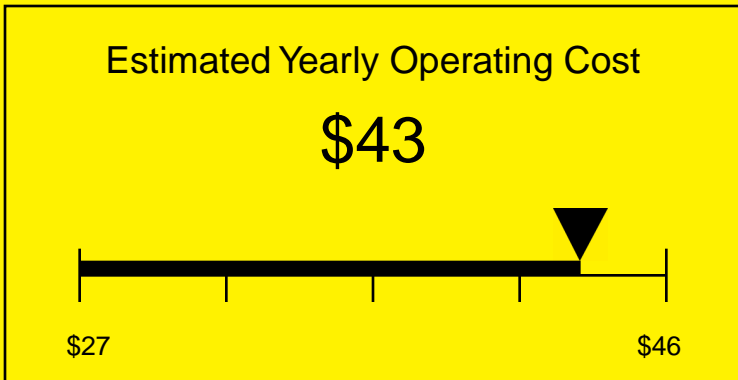

ENERGYGUIDE

REFRIGERATOR
Defrost: Automatic

FF521BLFRADA
4.1 Cubic Feet

Compare the energy use of this product with others
before you buy

Your cost will depend on your utility rates

Based on a 2007 U.S. Government national average cost of 10.65 cents per kWh for electricity. Your actual operating cost will vary depending on your local utility rates and your use of the product.