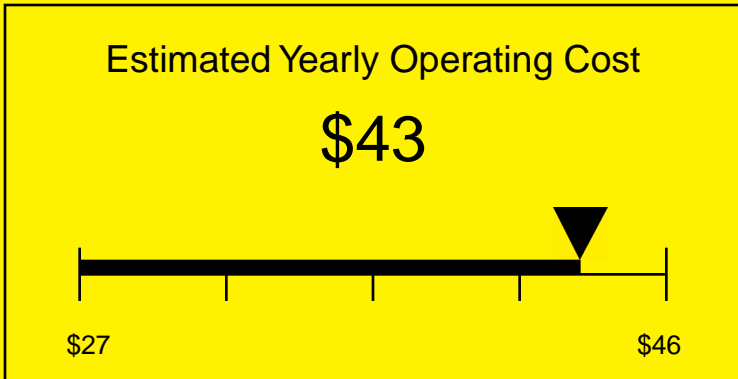

# ENERGYGUIDE

REFRIGERATOR  
Defrost: Automatic

FF521BLDPLADA  
4.1 Cubic Feet

Compare the energy use of this product with others  
before you buy

Your cost will depend on your utility rates

Based on a 2007 U.S. Government national average cost of 10.65 cents per kWh for electricity. Your actual operating cost will vary depending on your local utility rates and your use of the product.