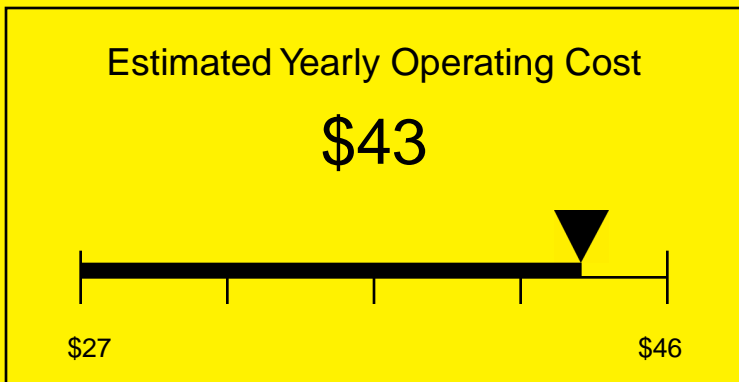

ENERGYGUIDE

REFRIGERATOR
Defrost: Automatic

FF521BLBISSTBADA
4.1 Cubic Feet

Compare the energy use of this product with others
before you buy

Your cost will depend on your utility rates

Based on a 2007 U.S. Government national average cost of 10.65 cents per kWh for electricity. Your actual operating cost will vary depending on your local utility rates and your use of the product.