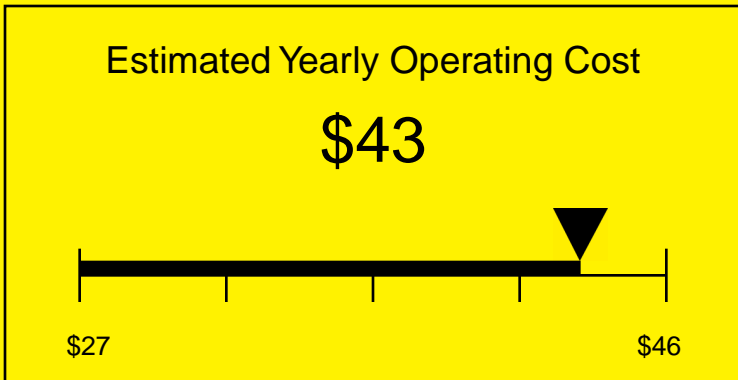

# ENERGYGUIDE

REFRIGERATOR  
Defrost: Automatic

FF521BLBISSHHADA  
4.1 Cubic Feet

Compare the energy use of this product with others  
before you buy

Your cost will depend on your utility rates

Based on a 2007 U.S. Government national average cost of 10.65 cents per kWh for electricity. Your actual operating cost will vary depending on your local utility rates and your use of the product.