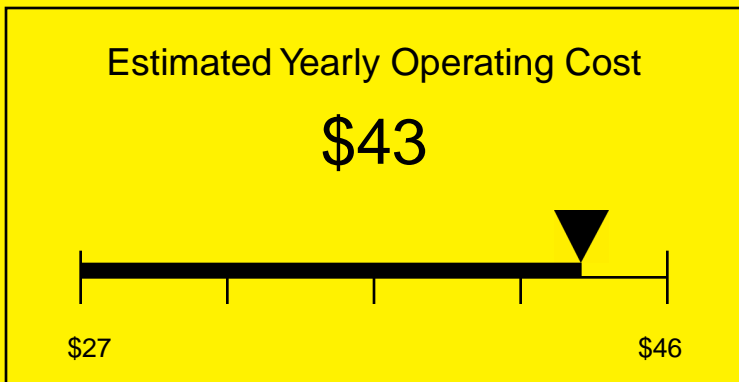

# ENERGYGUIDE

None  
Defrost: Automatic

FF521BLBIIFADA  
4.1 Cubic Feet

Compare the energy use of this product with others  
before you buy

Your cost will depend on your utility rates

Based on a 2007 U.S. Government national average cost of 10.65 cents per kWh for electricity. Your actual operating cost will vary depending on your local utility rates and your use of the product.