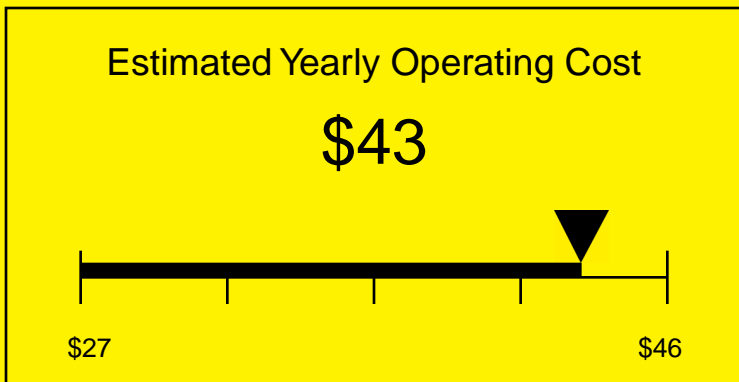

ENERGYGUIDE

REFRIGERATOR
Defrost: Automatic

SCR500BLBI7TB
4.1 Cubic Feet

Compare the energy use of this product with others
before you buy

Your cost will depend on your utility rates

Based on a 2007 U.S. Government national average cost of 10.65 cents per kWh for electricity. Your actual operating cost will vary depending on your local utility rates and your use of the product.