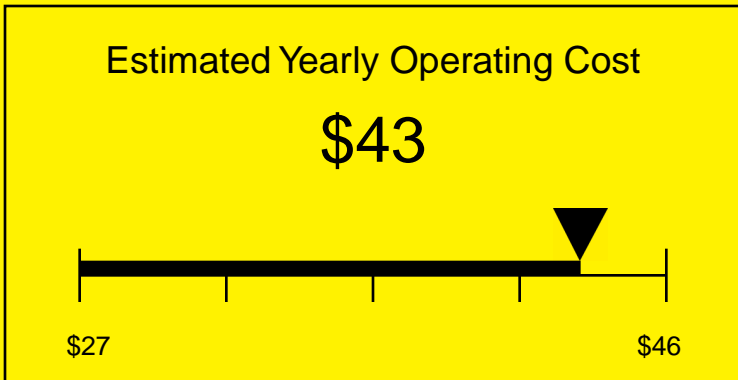

ENERGYGUIDE

REFRIGERATOR
Defrost: Automatic

SCR500BLBI7SH
4.1 Cubic Feet

Compare the energy use of this product with others
before you buy

Your cost will depend on your utility rates

Based on a 2007 U.S. Government national average cost of 10.65 cents per kWh for electricity. Your actual operating cost will vary depending on your local utility rates and your use of the product.