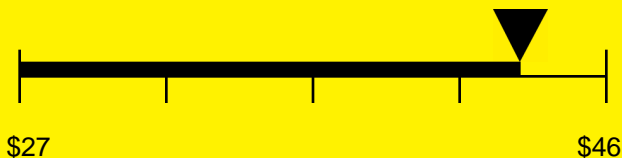

# ENERGYGUIDE

REFRIGERATOR  
Defrost: Automatic

FF521BLBIDPLADA  
4.1 Cubic Feet

Compare the energy use of this product with others  
before you buy

Estimated Yearly Operating Cost

**\$43**

**406kWh**

Estimated Yearly Electricity Use

Your cost will depend on your utility rates

Based on a 2007 U.S. Government national average cost of 10.65 cents per kWh for electricity. Your actual operating cost will vary depending on your local utility rates and your use of the product.