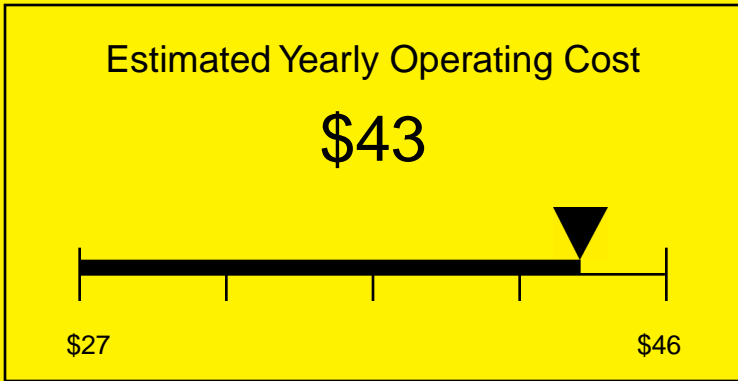

# ENERGYGUIDE

REFRIGERATOR  
Defrost: Automatic

SCR500BLBI7HV  
4.1 Cubic Feet

Compare the energy use of this product with others  
before you buy

Your cost will depend on your utility rates

Based on a 2007 U.S. Government national average cost of 10.65 cents per kWh for electricity. Your actual operating cost will vary depending on your local utility rates and your use of the product.