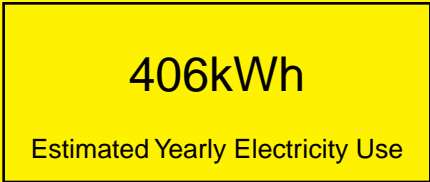

# ENERGYGUIDE

REFRIGERATOR  
Defrost: Automatic

SCR500BLBI7HV  
4.1 Cubic Feet

Compare the energy use of this product with others  
before you buy

Your cost will depend on your utility rates

Based on a 2007 U.S. Government national average cost of 10.65 cents per kWh for electricity. Your actual operating cost will vary depending on your local utility rates and your use of the product.