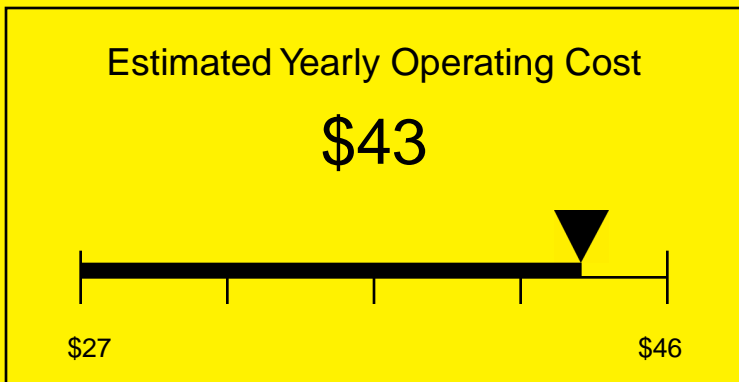

ENERGYGUIDE

REFRIGERATOR
Defrost: Automatic

SCR500BLBI7
4.1 Cubic Feet

Compare the energy use of this product with others
before you buy

Your cost will depend on your utility rates

Based on a 2007 U.S. Government national average cost of 10.65 cents per kWh for electricity. Your actual operating cost will vary depending on your local utility rates and your use of the product.