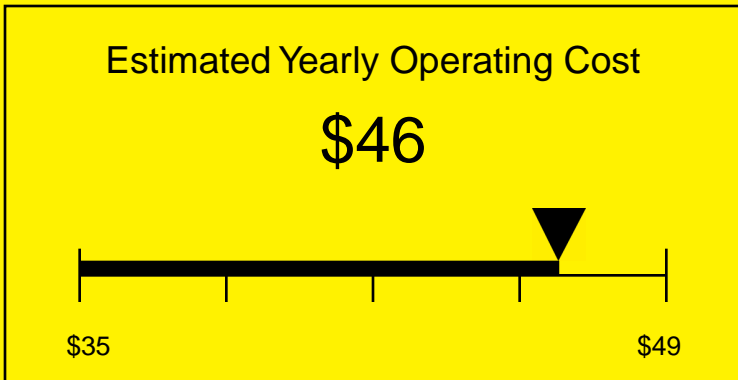

ENERGYGUIDE

REFRIGERATOR
Defrost: Automatic

SWC6BL
5.5 Cubic Feet

Compare the energy use of this product with others
before you buy

Your cost will depend on your utility rates

Based on a 2007 U.S. Government national average cost of 10.65 cents per kWh for electricity. Your actual operating cost will vary depending on your local utility rates and your use of the product.