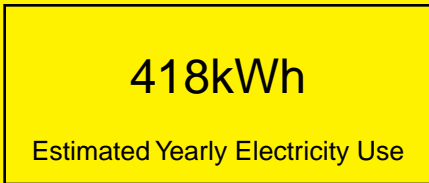

ENERGYGUIDE

REFRIGERATOR
Defrost: Automatic

SBC490NKFR
6.4 Cubic Feet

Compare the energy use of this product with others
before you buy

Your cost will depend on your utility rates

Based on a 2007 U.S. Government national average cost of 10.65 cents per kWh for electricity. Your actual operating cost will vary depending on your local utility rates and your use of the product.