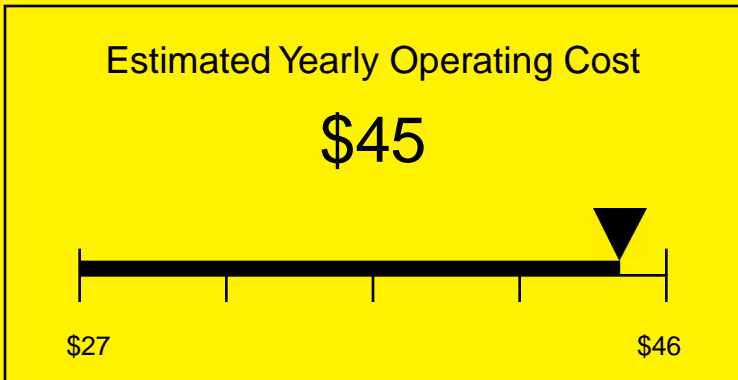

ENERGYGUIDE

REFRIGERATOR
Defrost: Automatic

SBC490NKFR
6.4 Cubic Feet

Compare the energy use of this product with others
before you buy

Your cost will depend on your utility rates

Based on a 2007 U.S. Government national average cost of 10.65 cents per kWh for electricity. Your actual operating cost will vary depending on your local utility rates and your use of the product.