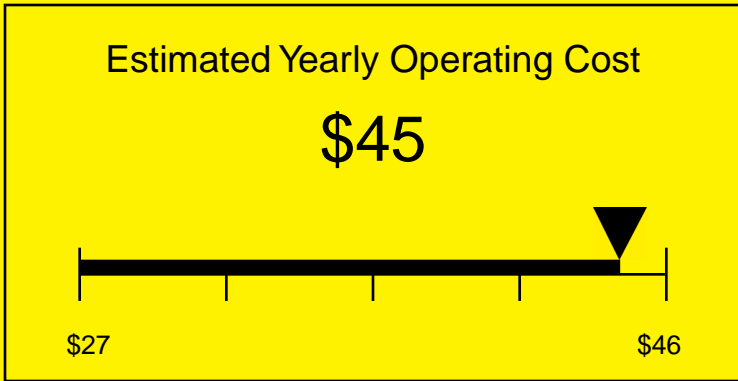

ENERGYGUIDE

REFRIGERATOR
Defrost: Automatic

SBC490NKDPL
6.4 Cubic Feet

Compare the energy use of this product with others
before you buy

Your cost will depend on your utility rates

Based on a 2007 U.S. Government national average cost of 10.65 cents per kWh for electricity. Your actual operating cost will vary depending on your local utility rates and your use of the product.