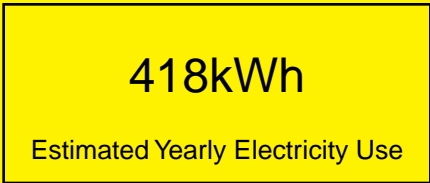

ENERGYGUIDE

REFRIGERATOR
Defrost: Automatic

SBC490NKDPL
6.4 Cubic Feet

Compare the energy use of this product with others
before you buy

Your cost will depend on your utility rates

Based on a 2007 U.S. Government national average cost of 10.65 cents per kWh for electricity. Your actual operating cost will vary depending on your local utility rates and your use of the product.