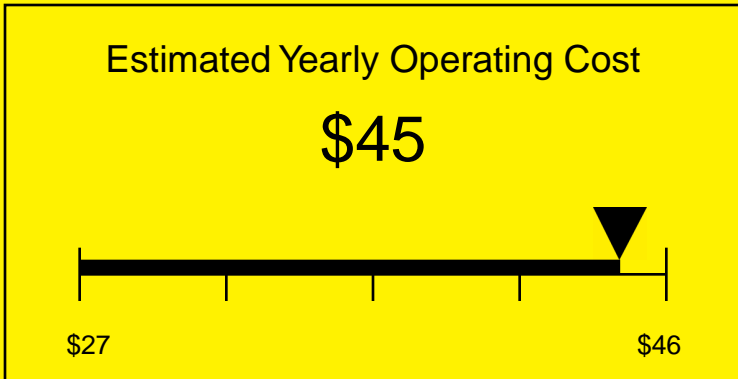

ENERGYGUIDE

REFRIGERATOR
Defrost: Automatic

SBC490BINKFR
6.4 Cubic Feet

Compare the energy use of this product with others
before you buy

418kWh

Estimated Yearly Electricity Use

Your cost will depend on your utility rates

Based on a 2007 U.S. Government national average cost of 10.65 cents per kWh for electricity. Your actual operating cost will vary depending on your local utility rates and your use of the product.