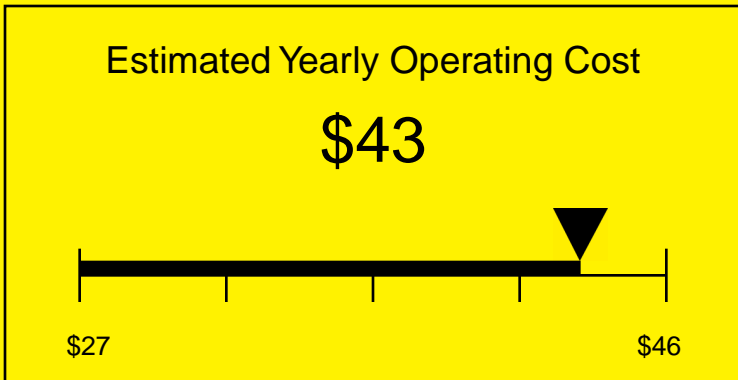

ENERGYGUIDE

REFRIGERATOR
Defrost: Automatic

FF521BLBI7SSH
4.1 Cubic Feet

Compare the energy use of this product with others
before you buy

406kWh

Estimated Yearly Electricity Use

Your cost will depend on your utility rates

Based on a 2007 U.S. Government national average cost of 10.65 cents per kWh for electricity. Your actual operating cost will vary depending on your local utility rates and your use of the product.