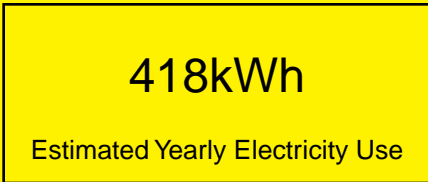

ENERGYGUIDE

REFRIGERATOR
Defrost: Automatic

SBC490BINKDPL
6.4 Cubic Feet

Compare the energy use of this product with others
before you buy

Your cost will depend on your utility rates

Based on a 2007 U.S. Government national average cost of 10.65 cents per kWh for electricity. Your actual operating cost will vary depending on your local utility rates and your use of the product.