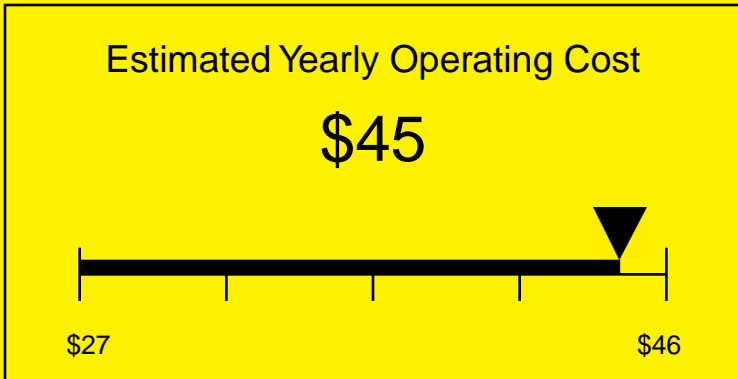

ENERGYGUIDE

REFRIGERATOR
Defrost: Automatic

SBC490BINKDPL
6.4 Cubic Feet

Compare the energy use of this product with others
before you buy

Your cost will depend on your utility rates

Based on a 2007 U.S. Government national average cost of 10.65 cents per kWh for electricity. Your actual operating cost will vary depending on your local utility rates and your use of the product.