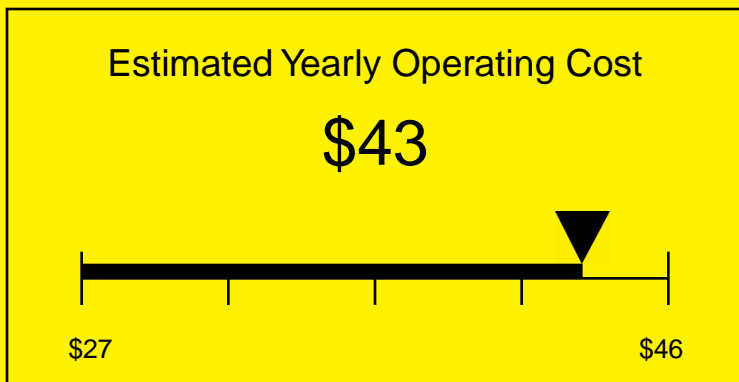

ENERGYGUIDE

REFRIGERATOR
Defrost: Automatic

FF521BLBI7IF
4.1 Cubic Feet

Compare the energy use of this product with others
before you buy

Your cost will depend on your utility rates

Based on a 2007 U.S. Government national average cost of 10.65 cents per kWh for electricity. Your actual operating cost will vary depending on your local utility rates and your use of the product.