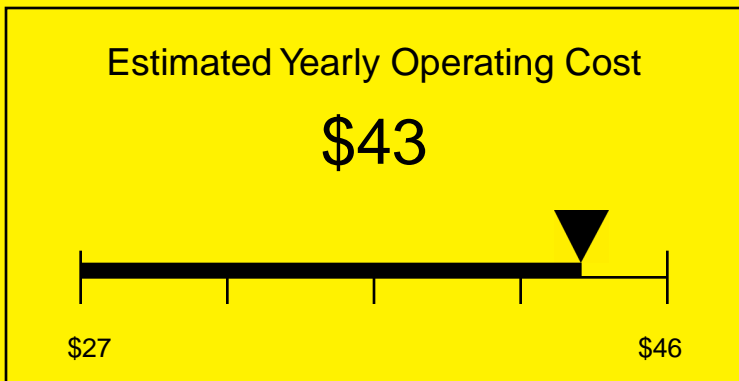

# ENERGYGUIDE

REFRIGERATOR  
Defrost: Automatic

FF521BLBI7FR  
4.1 Cubic Feet

Compare the energy use of this product with others  
before you buy

Your cost will depend on your utility rates

Based on a 2007 U.S. Government national average cost of 10.65 cents per kWh for electricity. Your actual operating cost will vary depending on your local utility rates and your use of the product.