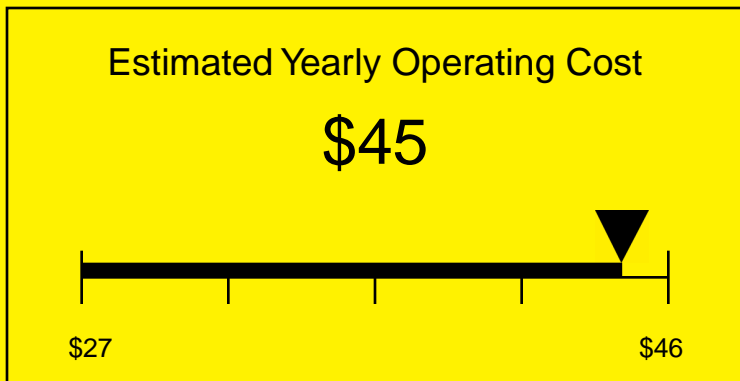

ENERGYGUIDE

None
Defrost: Automatic

SBC490FR
6.4 Cubic Feet

Compare the energy use of this product with others
before you buy

Your cost will depend on your utility rates

Based on a 2007 U.S. Government national average cost of 10.65 cents per kWh for electricity. Your actual operating cost will vary depending on your local utility rates and your use of the product.