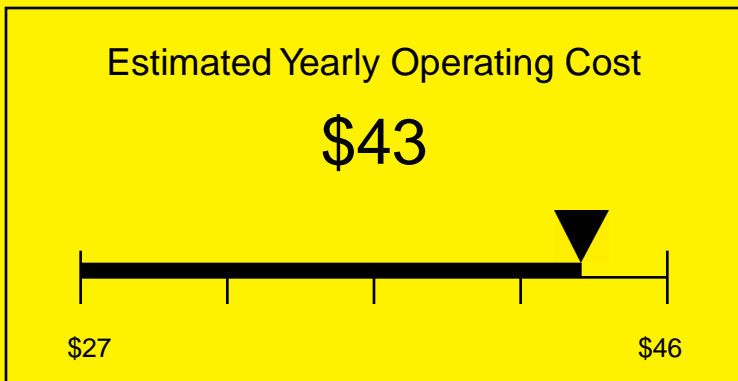

ENERGYGUIDE

REFRIGERATOR
Defrost: Automatic

FF521BL7SSHADA
4.1 Cubic Feet

Compare the energy use of this product with others
before you buy

Your cost will depend on your utility rates

Based on a 2007 U.S. Government national average cost of 10.65 cents per kWh for electricity. Your actual operating cost will vary depending on your local utility rates and your use of the product.