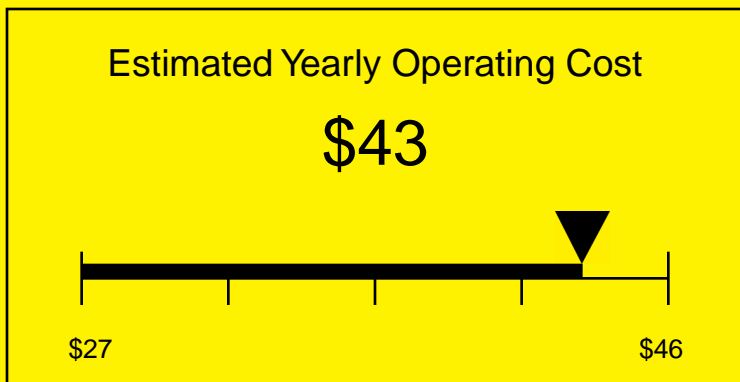

ENERGYGUIDE

REFRIGERATOR
Defrost: Automatic

FF521BL7SSH
4.1 Cubic Feet

Compare the energy use of this product with others
before you buy

Your cost will depend on your utility rates

Based on a 2007 U.S. Government national average cost of 10.65 cents per kWh for electricity. Your actual operating cost will vary depending on your local utility rates and your use of the product.