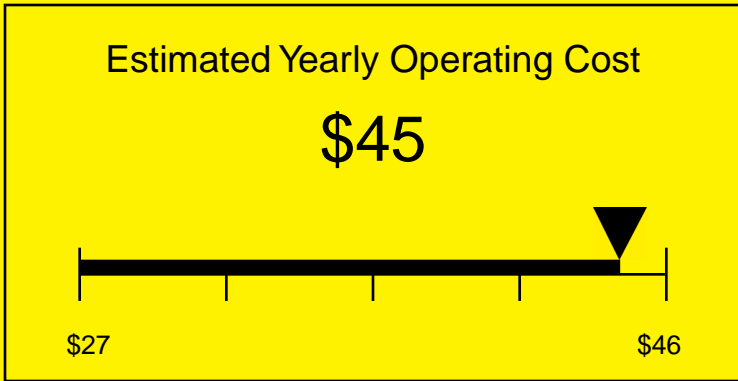

ENERGYGUIDE

REFRIGERATOR
Defrost: Automatic

SBC490DPLTWIN
6.4 Cubic Feet

Compare the energy use of this product with others
before you buy

Your cost will depend on your utility rates

Based on a 2007 U.S. Government national average cost of 10.65 cents per kWh for electricity. Your actual operating cost will vary depending on your local utility rates and your use of the product.