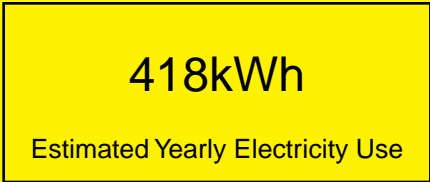

ENERGYGUIDE

REFRIGERATOR
Defrost: Automatic

SBC490DPLTWIN
6.4 Cubic Feet

Compare the energy use of this product with others
before you buy

Your cost will depend on your utility rates

Based on a 2007 U.S. Government national average cost of 10.65 cents per kWh for electricity. Your actual operating cost will vary depending on your local utility rates and your use of the product.