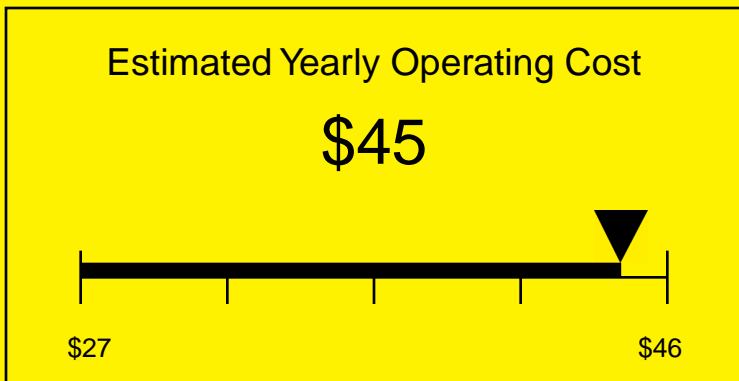

ENERGYGUIDE

REFRIGERATOR
Defrost: Automatic

SBC490DPLTRIPLE
6.4 Cubic Feet

Compare the energy use of this product with others
before you buy

Your cost will depend on your utility rates

Based on a 2007 U.S. Government national average cost of 10.65 cents per kWh for electricity. Your actual operating cost will vary depending on your local utility rates and your use of the product.