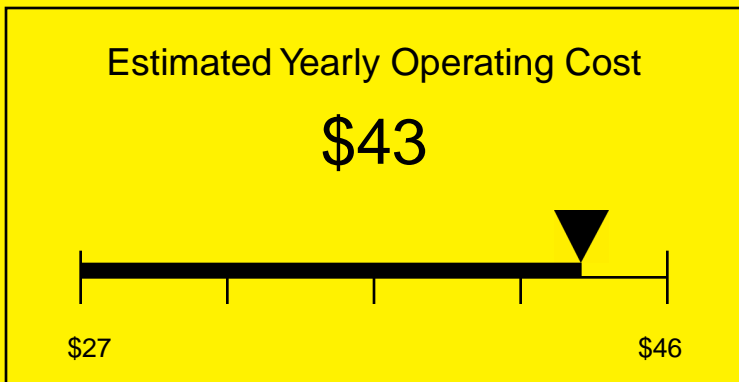

ENERGYGUIDE

REFRIGERATOR
Defrost: Automatic

FF521BL7IFADA
4.1 Cubic Feet

Compare the energy use of this product with others
before you buy

Your cost will depend on your utility rates

Based on a 2007 U.S. Government national average cost of 10.65 cents per kWh for electricity. Your actual operating cost will vary depending on your local utility rates and your use of the product.