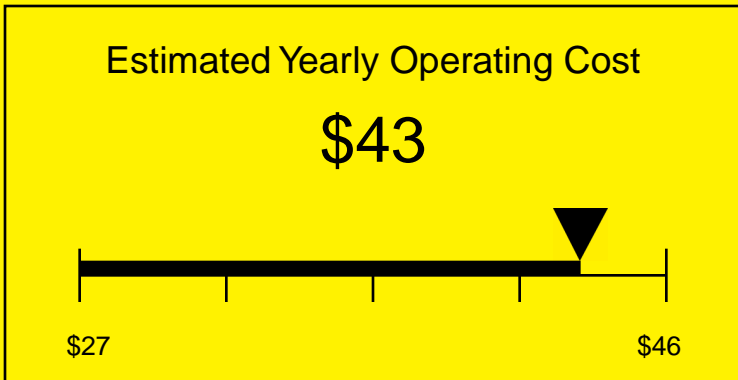

ENERGYGUIDE

REFRIGERATOR
Defrost: Automatic

FF521BL7IF
4.1 Cubic Feet

Compare the energy use of this product with others
before you buy

Your cost will depend on your utility rates

Based on a 2007 U.S. Government national average cost of 10.65 cents per kWh for electricity. Your actual operating cost will vary depending on your local utility rates and your use of the product.