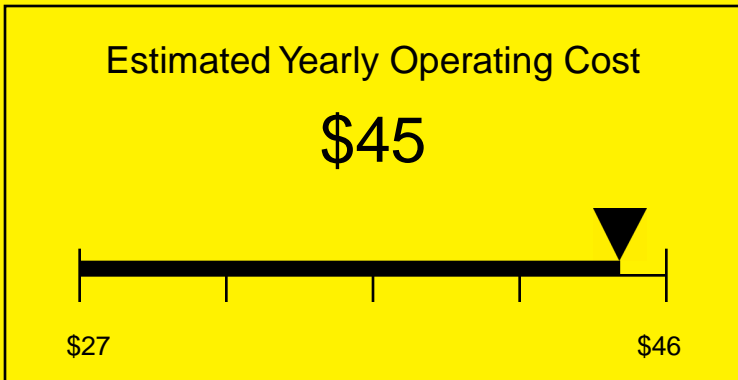

ENERGYGUIDE

None
Defrost: Automatic

SBC490DPL
6.4 Cubic Feet

Compare the energy use of this product with others
before you buy

Your cost will depend on your utility rates

Based on a 2007 U.S. Government national average cost of 10.65 cents per kWh for electricity. Your actual operating cost will vary depending on your local utility rates and your use of the product.