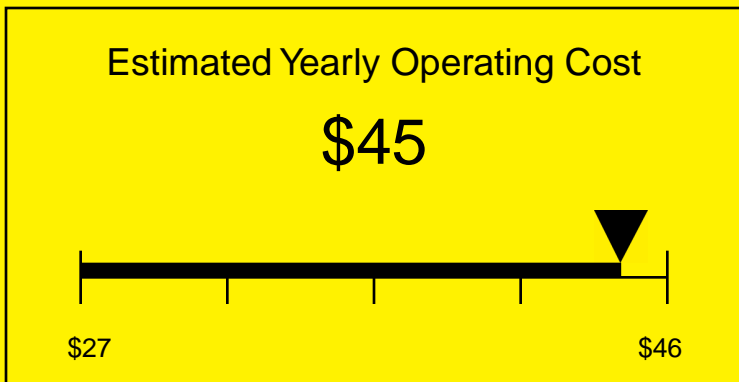

ENERGYGUIDE

None
Defrost: Automatic

SBC490BRSTWIN
6.4 Cubic Feet

Compare the energy use of this product with others
before you buy

Your cost will depend on your utility rates

Based on a 2007 U.S. Government national average cost of 10.65 cents per kWh for electricity. Your actual operating cost will vary depending on your local utility rates and your use of the product.