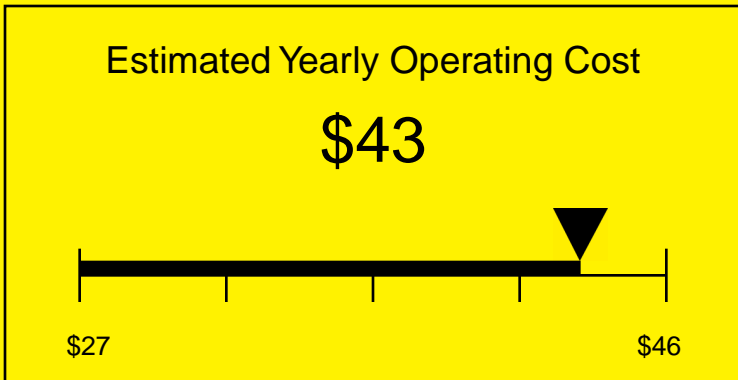

ENERGYGUIDE

REFRIGERATOR
Defrost: Automatic

FF521BL7FRADA
4.1 Cubic Feet

Compare the energy use of this product with others
before you buy

Your cost will depend on your utility rates

Based on a 2007 U.S. Government national average cost of 10.65 cents per kWh for electricity. Your actual operating cost will vary depending on your local utility rates and your use of the product.