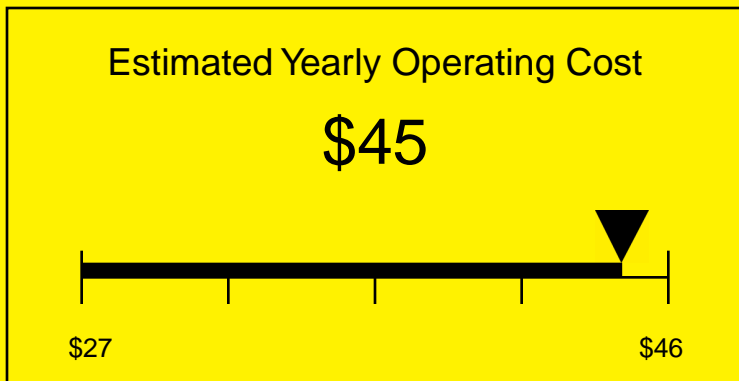

ENERGYGUIDE

None
Defrost: Automatic

SBC490BRS
6.4 Cubic Feet

Compare the energy use of this product with others
before you buy

Your cost will depend on your utility rates

Based on a 2007 U.S. Government national average cost of 10.65 cents per kWh for electricity. Your actual operating cost will vary depending on your local utility rates and your use of the product.