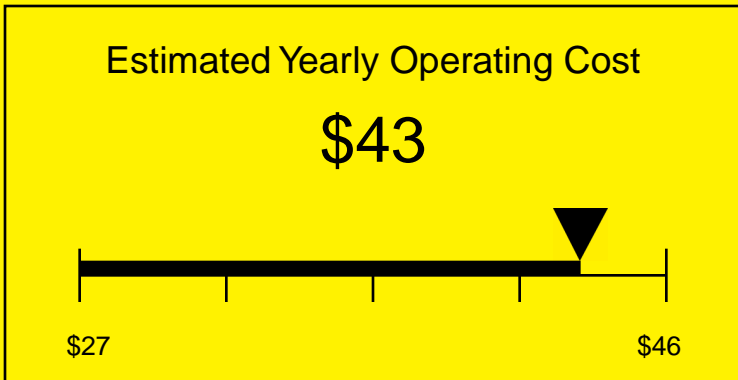

# ENERGYGUIDE

REFRIGERATOR  
Defrost: Automatic

FF521BL7FR  
4.1 Cubic Feet

Compare the energy use of this product with others  
before you buy

Your cost will depend on your utility rates

Based on a 2007 U.S. Government national average cost of 10.65 cents per kWh for electricity. Your actual operating cost will vary depending on your local utility rates and your use of the product.