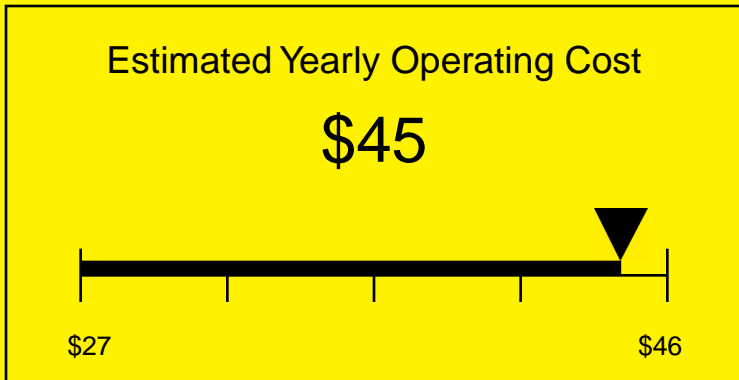

ENERGYGUIDE

REFRIGERATOR
Defrost: Automatic

SBC490BISSHVTRIPLE
6.4 Cubic Feet

Compare the energy use of this product with others
before you buy

418kWh

Estimated Yearly Electricity Use

Your cost will depend on your utility rates

Based on a 2007 U.S. Government national average cost of 10.65 cents per kWh for electricity. Your actual operating cost will vary depending on your local utility rates and your use of the product.