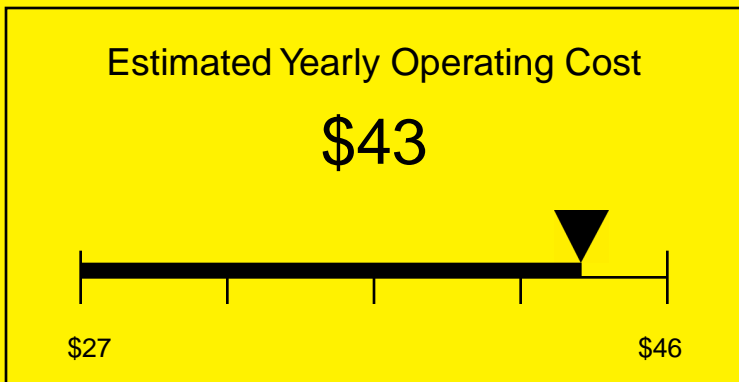

ENERGYGUIDE

REFRIGERATOR
Defrost: Automatic

FF521BL7CSSADA
4.1 Cubic Feet

Compare the energy use of this product with others
before you buy

Your cost will depend on your utility rates

Based on a 2007 U.S. Government national average cost of 10.65 cents per kWh for electricity. Your actual operating cost will vary depending on your local utility rates and your use of the product.