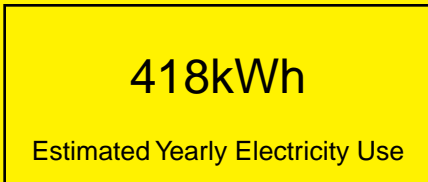

# ENERGYGUIDE

REFRIGERATOR  
Defrost: Automatic

SBC490BIDPLTWIN  
6.4 Cubic Feet

Compare the energy use of this product with others  
before you buy

Your cost will depend on your utility rates

Based on a 2007 U.S. Government national average cost of 10.65 cents per kWh for electricity. Your actual operating cost will vary depending on your local utility rates and your use of the product.