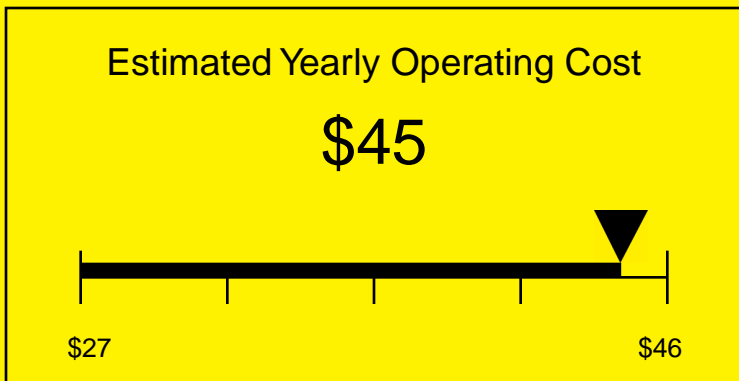

# ENERGYGUIDE

REFRIGERATOR  
Defrost: Automatic

SBC490BIDPLTWIN  
6.4 Cubic Feet

Compare the energy use of this product with others  
before you buy

Your cost will depend on your utility rates

Based on a 2007 U.S. Government national average cost of 10.65 cents per kWh for electricity. Your actual operating cost will vary depending on your local utility rates and your use of the product.