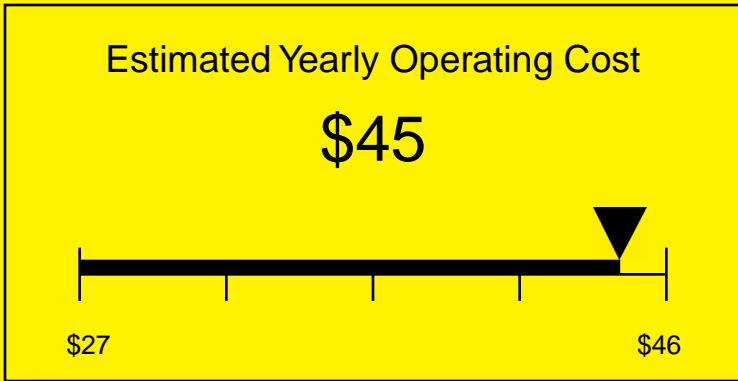

ENERGYGUIDE

REFRIGERATOR
Defrost: Automatic

SBC490BIDPLTRIPLE
6.4 Cubic Feet

Compare the energy use of this product with others
before you buy

418kWh

Estimated Yearly Electricity Use

Your cost will depend on your utility rates

Based on a 2007 U.S. Government national average cost of 10.65 cents per kWh for electricity. Your actual operating cost will vary depending on your local utility rates and your use of the product.