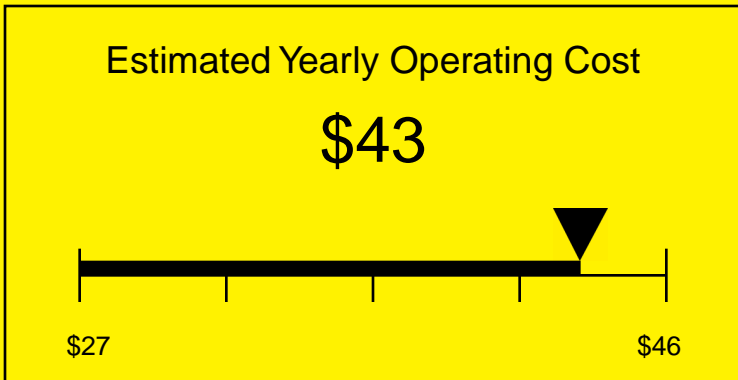

ENERGYGUIDE

REFRIGERATOR
Defrost: Automatic

FF521BL7CSS
4.1 Cubic Feet

Compare the energy use of this product with others
before you buy

Your cost will depend on your utility rates

Based on a 2007 U.S. Government national average cost of 10.65 cents per kWh for electricity. Your actual operating cost will vary depending on your local utility rates and your use of the product.