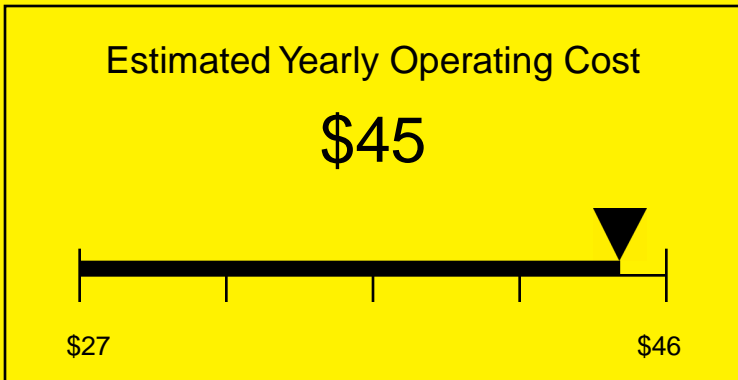

ENERGYGUIDE

None
Defrost: Automatic

SBC490BIBRSTWIN
6.4 Cubic Feet

Compare the energy use of this product with others
before you buy

418kWh

Estimated Yearly Electricity Use

Your cost will depend on your utility rates

Based on a 2007 U.S. Government national average cost of 10.65 cents per kWh for electricity. Your actual operating cost will vary depending on your local utility rates and your use of the product.