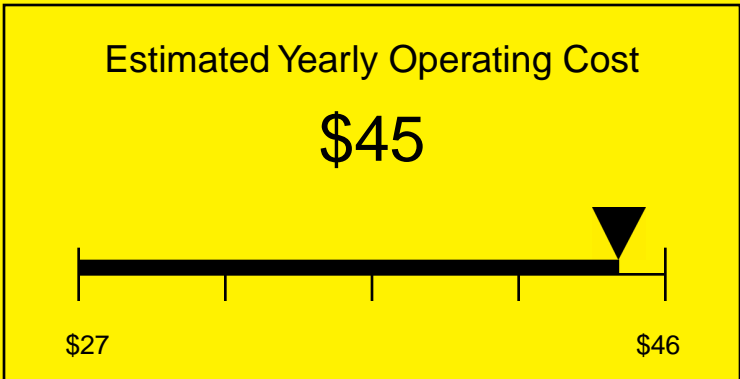

ENERGYGUIDE

None
Defrost: Automatic

SBC490BIBFTWIN
6.4 Cubic Feet

Compare the energy use of this product with others
before you buy

418kWh

Estimated Yearly Electricity Use

Your cost will depend on your utility rates

Based on a 2007 U.S. Government national average cost of 10.65 cents per kWh for electricity. Your actual operating cost will vary depending on your local utility rates and your use of the product.