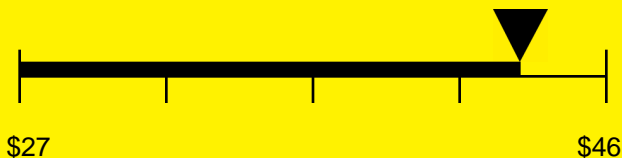

ENERGYGUIDE

REFRIGERATOR
Defrost: Automatic

FF521BLBI7
4.1 Cubic Feet

Compare the energy use of this product with others
before you buy

Estimated Yearly Operating Cost

\$43

406kWh

Estimated Yearly Electricity Use

Your cost will depend on your utility rates

Based on a 2007 U.S. Government national average cost of 10.65 cents per kWh for electricity. Your actual operating cost will vary depending on your local utility rates and your use of the product.