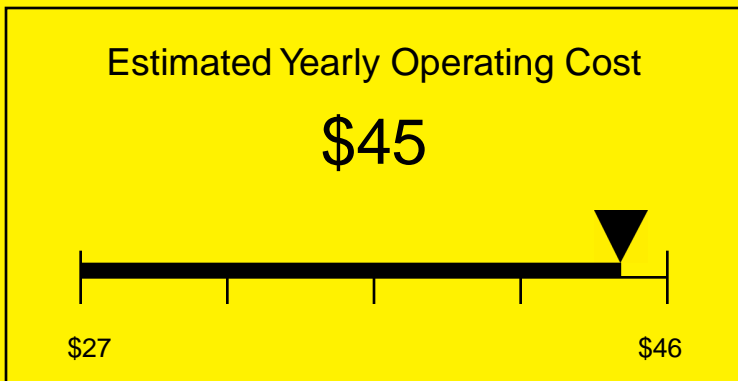

ENERGYGUIDE

None
Defrost: Automatic

SBC490BFTWIN
6.4 Cubic Feet

Compare the energy use of this product with others
before you buy

Your cost will depend on your utility rates

Based on a 2007 U.S. Government national average cost of 10.65 cents per kWh for electricity. Your actual operating cost will vary depending on your local utility rates and your use of the product.