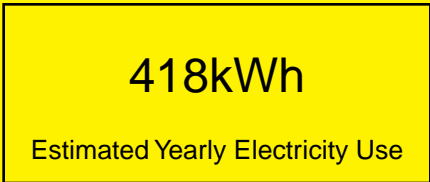

ENERGYGUIDE

None
Defrost: Automatic

SBC490BF
6.4 Cubic Feet

Compare the energy use of this product with others
before you buy

Your cost will depend on your utility rates

Based on a 2007 U.S. Government national average cost of 10.65 cents per kWh for electricity. Your actual operating cost will vary depending on your local utility rates and your use of the product.