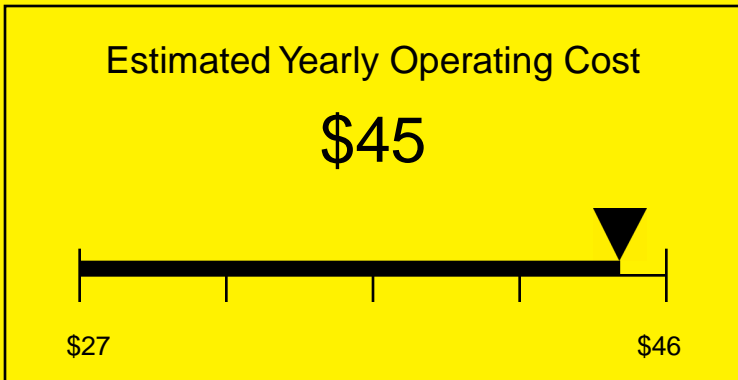

ENERGYGUIDE

None
Defrost: Automatic

SBC490BF
6.4 Cubic Feet

Compare the energy use of this product with others
before you buy

Your cost will depend on your utility rates

Based on a 2007 U.S. Government national average cost of 10.65 cents per kWh for electricity. Your actual operating cost will vary depending on your local utility rates and your use of the product.