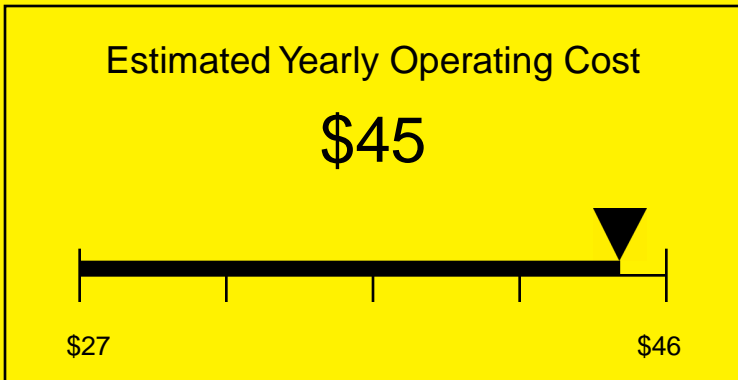

ENERGYGUIDE

None
Defrost: Automatic

SBC4907SSTBTRIPLE
6.4 Cubic Feet

Compare the energy use of this product with others
before you buy

Your cost will depend on your utility rates

Based on a 2007 U.S. Government national average cost of 10.65 cents per kWh for electricity. Your actual operating cost will vary depending on your local utility rates and your use of the product.