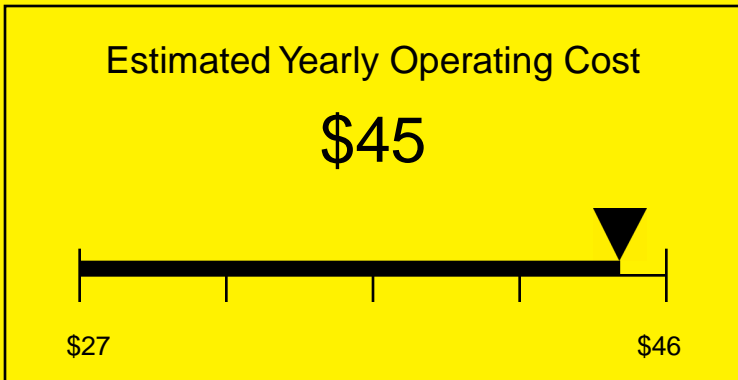

ENERGYGUIDE

REFRIGERATOR
Defrost: Automatic

SBC4907SSHVTWIN
6.4 Cubic Feet

Compare the energy use of this product with others
before you buy

Your cost will depend on your utility rates

Based on a 2007 U.S. Government national average cost of 10.65 cents per kWh for electricity. Your actual operating cost will vary depending on your local utility rates and your use of the product.