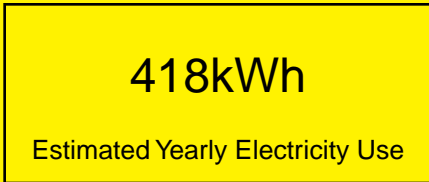

ENERGYGUIDE

REFRIGERATOR
Defrost: Automatic

SBC4907SSHVTWIN
6.4 Cubic Feet

Compare the energy use of this product with others
before you buy

Your cost will depend on your utility rates

Based on a 2007 U.S. Government national average cost of 10.65 cents per kWh for electricity. Your actual operating cost will vary depending on your local utility rates and your use of the product.