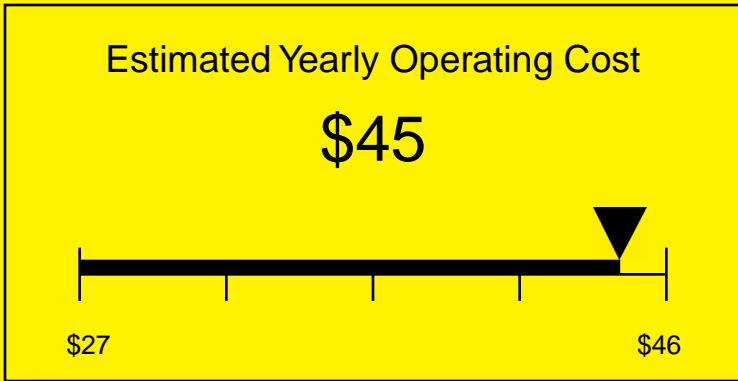

ENERGYGUIDE

REFRIGERATOR
Defrost: Automatic

SBC4907SSHVTRIPLE
6.4 Cubic Feet

Compare the energy use of this product with others
before you buy

418kWh

Estimated Yearly Electricity Use

Your cost will depend on your utility rates

Based on a 2007 U.S. Government national average cost of 10.65 cents per kWh for electricity. Your actual operating cost will vary depending on your local utility rates and your use of the product.