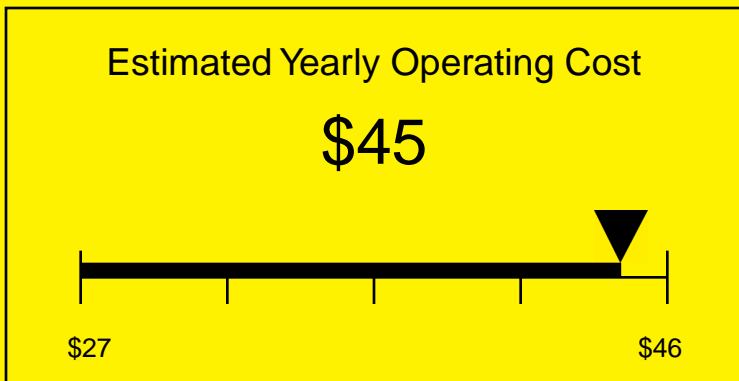

ENERGYGUIDE

REFRIGERATOR
Defrost: Automatic

SBC4907SSHV
6.4 Cubic Feet

Compare the energy use of this product with others
before you buy

Your cost will depend on your utility rates

Based on a 2007 U.S. Government national average cost of 10.65 cents per kWh for electricity. Your actual operating cost will vary depending on your local utility rates and your use of the product.