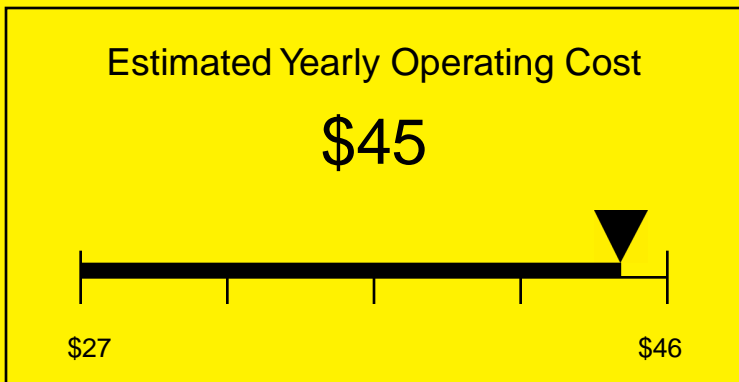

# ENERGYGUIDE

None  
Defrost: Automatic

SBC4907FRTRIPLE  
6.4 Cubic Feet

Compare the energy use of this product with others  
before you buy

Your cost will depend on your utility rates

Based on a 2007 U.S. Government national average cost of 10.65 cents per kWh for electricity. Your actual operating cost will vary depending on your local utility rates and your use of the product.