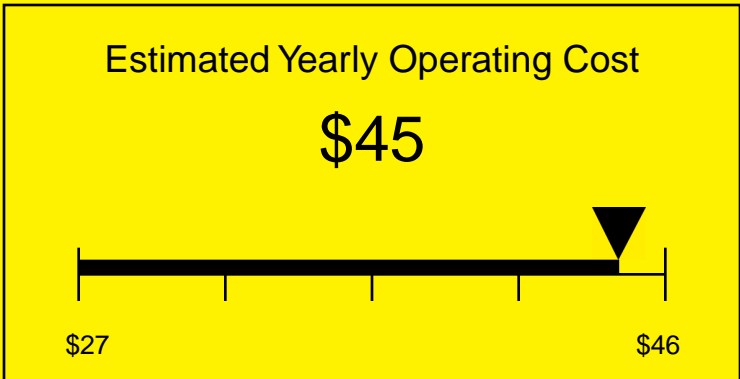

ENERGYGUIDE

None
Defrost: Automatic

SBC4907FRTWIN
6.4 Cubic Feet

Compare the energy use of this product with others
before you buy

Your cost will depend on your utility rates

Based on a 2007 U.S. Government national average cost of 10.65 cents per kWh for electricity. Your actual operating cost will vary depending on your local utility rates and your use of the product.