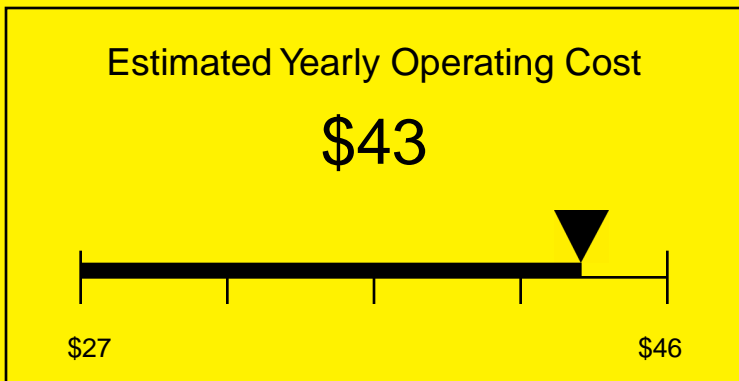

ENERGYGUIDE

REFRIGERATOR
Defrost: Automatic

FF511LXSSTB
4.1 Cubic Feet

Compare the energy use of this product with others
before you buy

Your cost will depend on your utility rates

Based on a 2007 U.S. Government national average cost of 10.65 cents per kWh for electricity. Your actual operating cost will vary depending on your local utility rates and your use of the product.