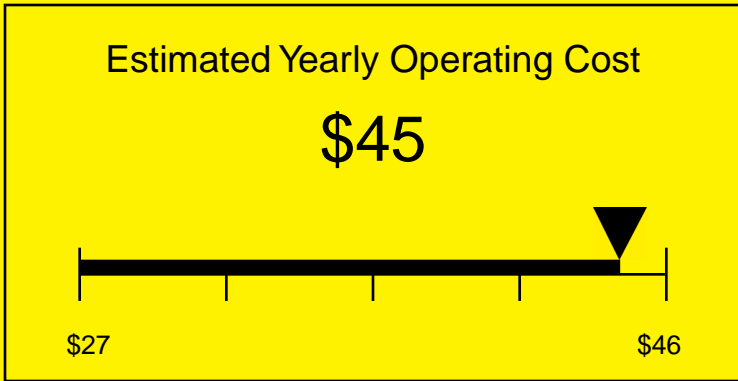

ENERGYGUIDE

None
Defrost: Automatic

SBC4907FR
6.4 Cubic Feet

Compare the energy use of this product with others
before you buy

Your cost will depend on your utility rates

Based on a 2007 U.S. Government national average cost of 10.65 cents per kWh for electricity. Your actual operating cost will vary depending on your local utility rates and your use of the product.