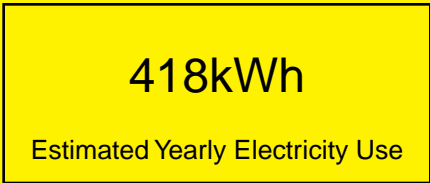

# ENERGYGUIDE

REFRIGERATOR  
Defrost: Automatic

SBC4907DPLTWIN  
6.4 Cubic Feet

Compare the energy use of this product with others  
before you buy

Your cost will depend on your utility rates

Based on a 2007 U.S. Government national average cost of 10.65 cents per kWh for electricity. Your actual operating cost will vary depending on your local utility rates and your use of the product.