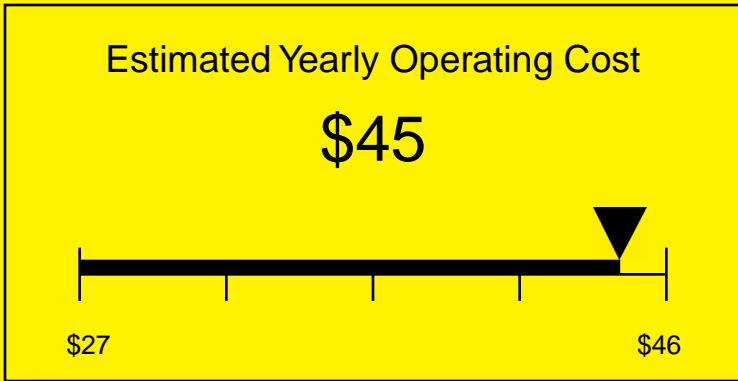

# ENERGYGUIDE

REFRIGERATOR  
Defrost: Automatic

SBC4907DPLTWIN  
6.4 Cubic Feet

Compare the energy use of this product with others  
before you buy

Your cost will depend on your utility rates

Based on a 2007 U.S. Government national average cost of 10.65 cents per kWh for electricity. Your actual operating cost will vary depending on your local utility rates and your use of the product.