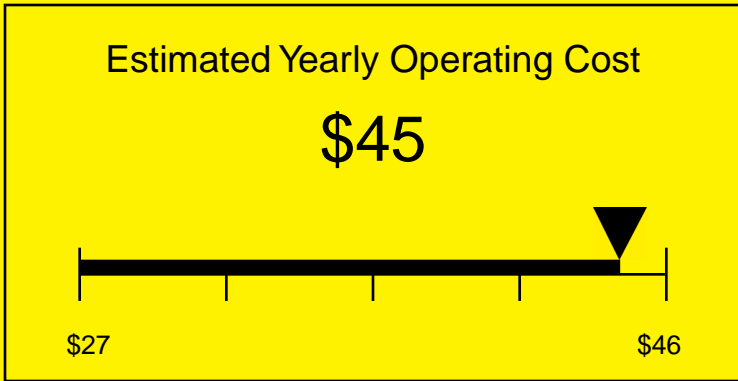

ENERGYGUIDE

REFRIGERATOR
Defrost: Automatic

SBC4907DPLTRIPLE
6.4 Cubic Feet

Compare the energy use of this product with others
before you buy

Your cost will depend on your utility rates

Based on a 2007 U.S. Government national average cost of 10.65 cents per kWh for electricity. Your actual operating cost will vary depending on your local utility rates and your use of the product.