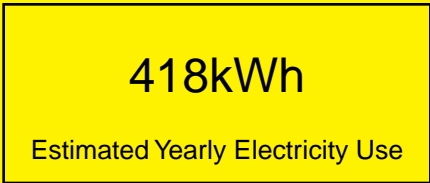

ENERGYGUIDE

REFRIGERATOR
Defrost: Automatic

SBC4907DPLTRIPLE
6.4 Cubic Feet

Compare the energy use of this product with others
before you buy

Your cost will depend on your utility rates

Based on a 2007 U.S. Government national average cost of 10.65 cents per kWh for electricity. Your actual operating cost will vary depending on your local utility rates and your use of the product.